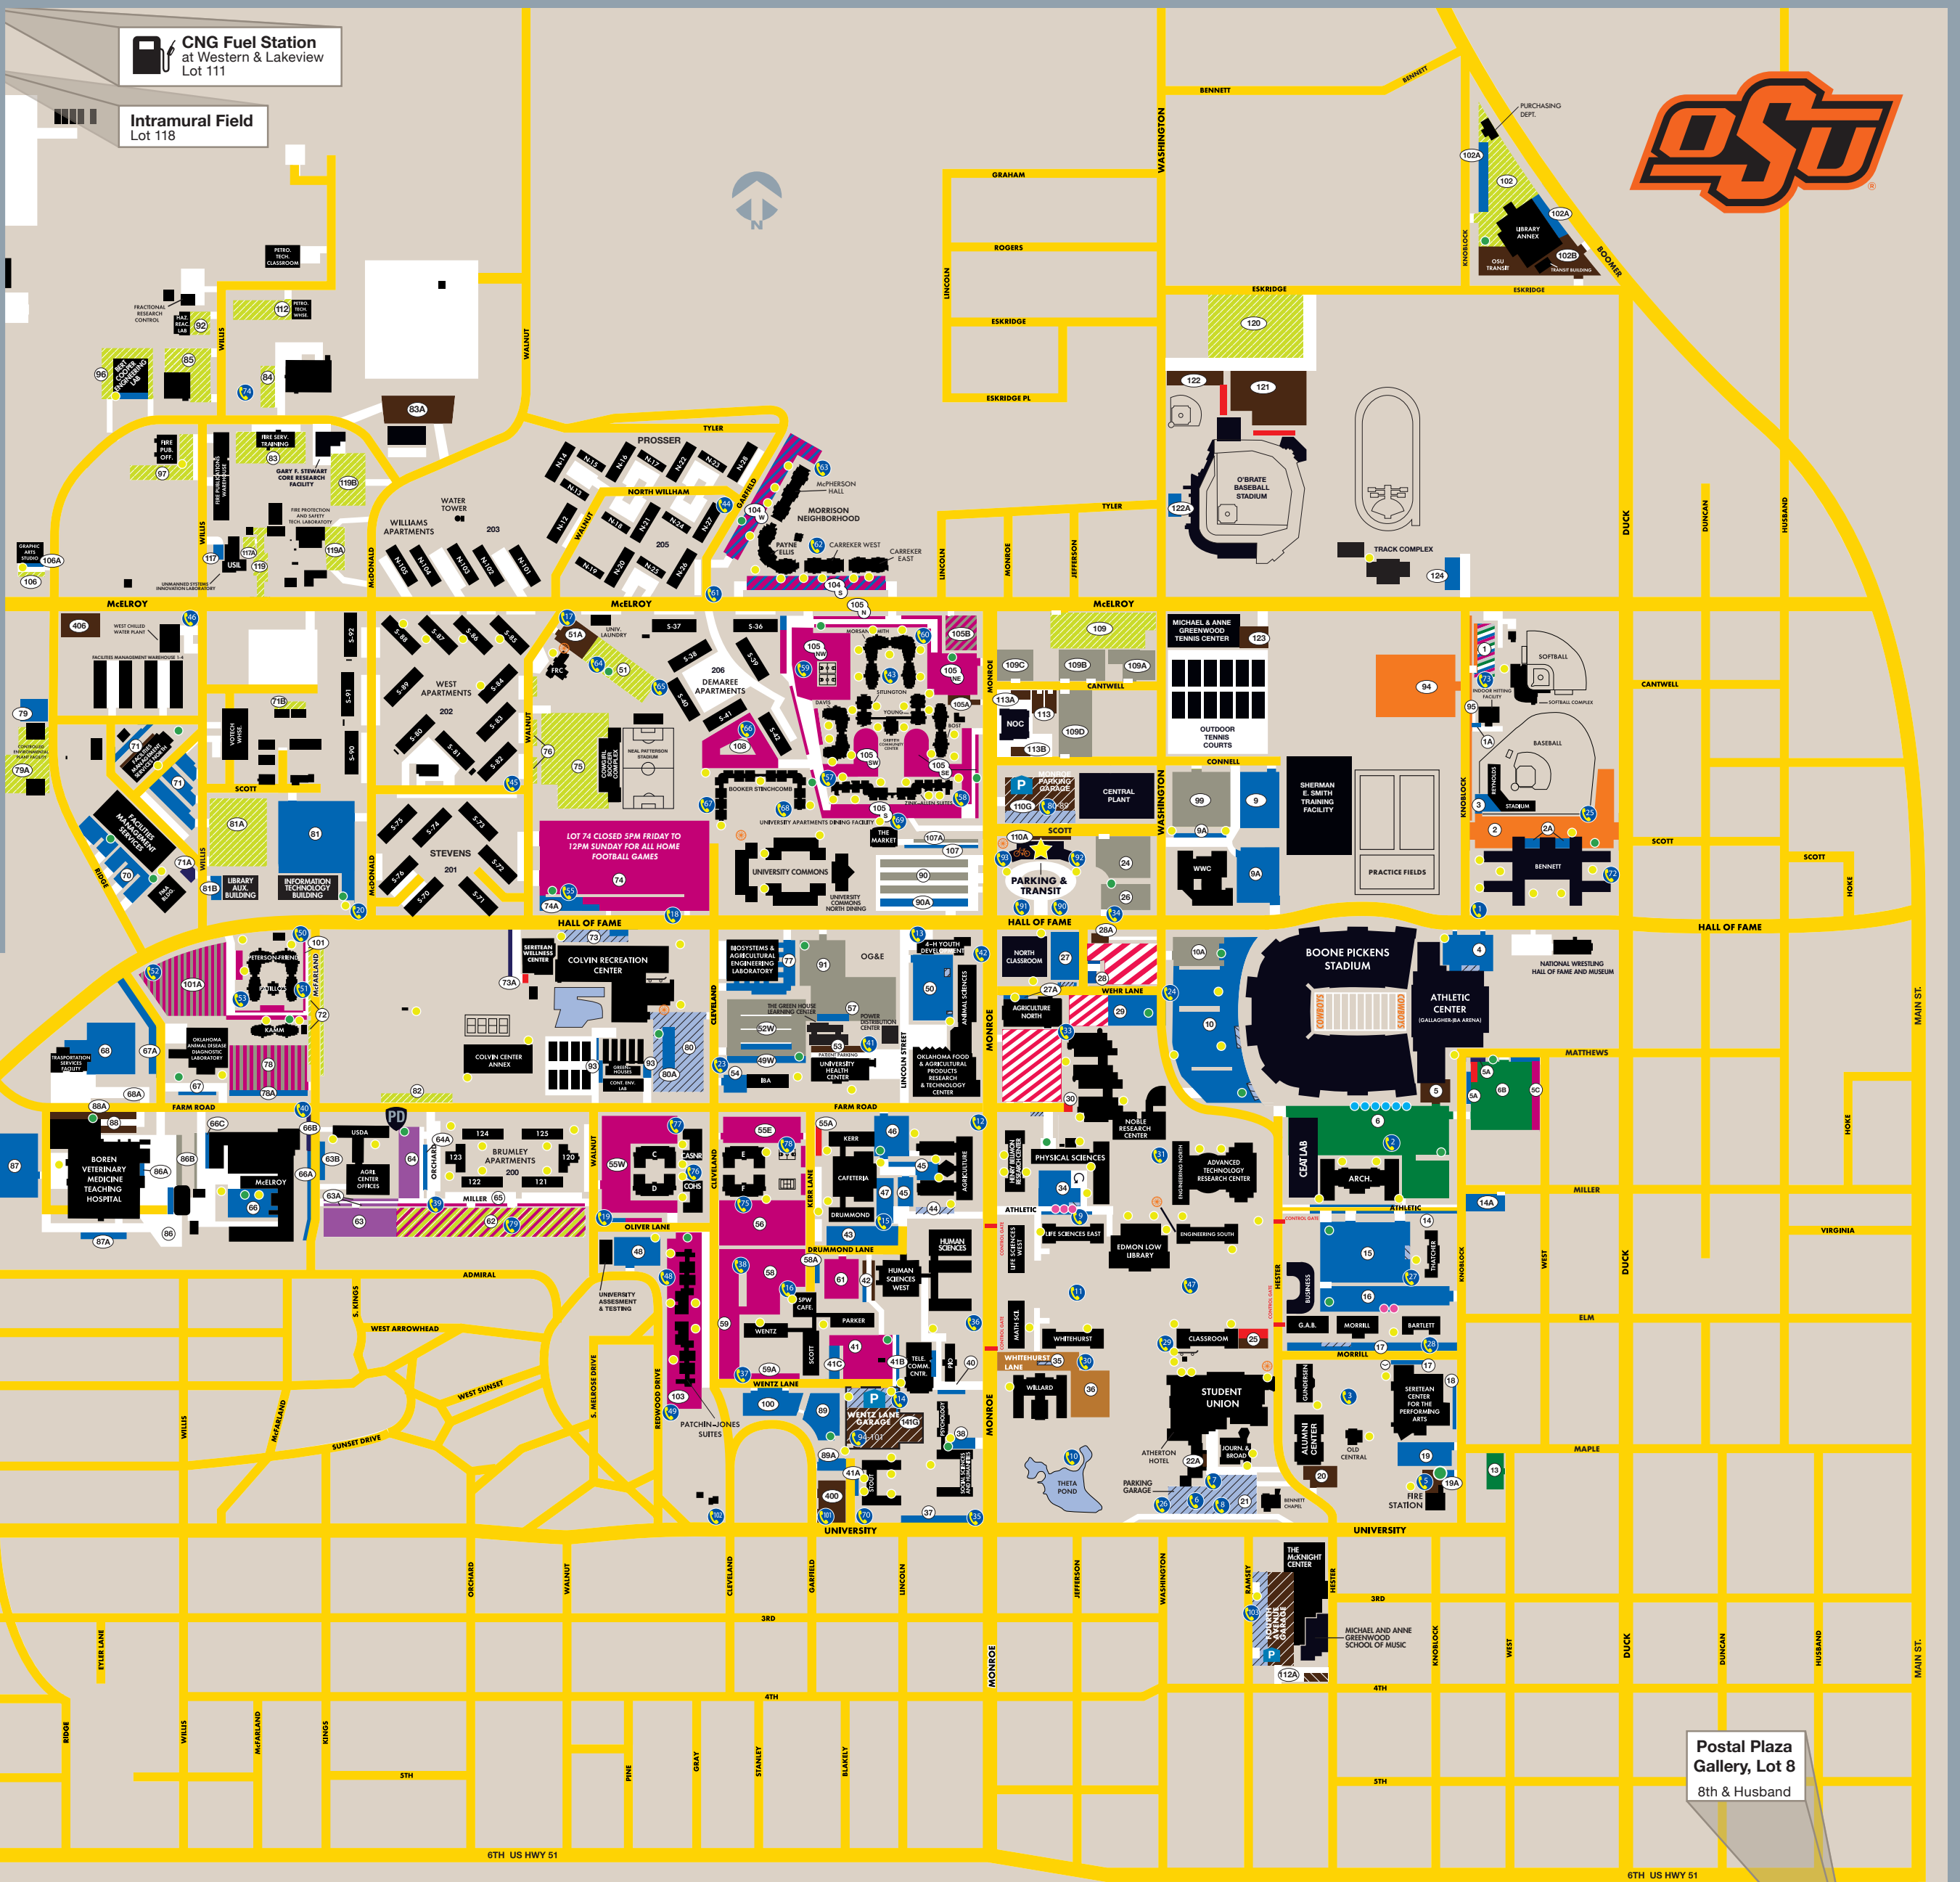

## PARKING ZONES BY LOT NUMBER

- Staff**
  - 1, 1A, 2A, 3, 4, 5A, 9, 9A, 10, 14, 14A, 16, 17, 18, 19, 19A, 27, 27A, 28, 29, 34, 37, 38, 40, 41A, 41B, 41C, 42, 43, 44, 45, 46, 47, 48, 49W, 50, 54, 57, 58A, 63B, 64A, 66, 66A, 66C, 67, 67A, 68, 69, 70, 71, 74A, 77, 78A, 79, 80A, 81, 81B, 86, 86A, 87, 88, 87A, 88A, 89, 89A, 90A, 93, 100, 102A, 104W, 106A, 107, 117, 122A, 124
- Motorcycle**
  - 2, 5A, 6, 10, 10A, 15, 19A, 26, 30, 33, 38, 41, 41B, 46, 49, 51, 54, 59, 64, 64A, 66, 67, 70, 71, 74, 80, 88A, 90, 92, 101, 102, 103, 104W, 105
- Commuter green**
  - 1, 6, 6B, 13
- Commuter silver**
  - 1, 10A, 24, 26, 52W, 78, 86B, 90, 91, 99, 101A, 105B, 107A, 109A, 109B, 109C, 109D
- Overflow**
  - 51, 62, 71B, 72, 75, 76, 79A, 81A, 82, 83, 84, 85, 92, 96, 96A, 97, 102, 106, 109, 112, 117A, 119, 119A, 119B, 120
- Metered**
  - 4, 10, 15, 17, 27A, 29, 30, 34, 35, 44, 50, 73, 80, 110G, 112G, 141G
- Reserved**
  - 5, 20, 22A, 25, 26A, 28A, 42, 51A, 53, 71, 83A, 102B, 105A, 110A, 111, 112A, 113, 113A, 113B, 113C, 121, 122, 123, 400, 406
- Faculty**
  - 35, 36
- USDA**
  - 63, 63A, 64
- Residence maroon**
  - Kerr, Stout, Drummond, Parker, Wentz, Jones, Patchin, The Village, University Commons North, University Commons South, University Commons West: 1, 5C, 41, 42B, 55, 56, 58, 59, 59A, 60, 61, 74, 78, 101A, 103, 108
- Apartments maroon**
  - Peterson-Friend, Kamm: 78, 101 Morrison: 104S, 104W
- Suites maroon**
  - Booker Stinchcomb, Morsani, Smith, Stitlington, Young Davis, Bost, Allen, Zink: 105, 105B, 108
- Residence orange**
  - Bennett Hall 2, 94, 95
- Family housing**
  - Brumley—65, Demaree, Prosser, Williams, West, Stevens
- Visitor**
  - 5A, 66B, 71A, 73A
- Monroe Street Garage 110G**
  - Meter, Faculty Garage, Staff Garage, Commuter Garage Permit Only
- Wentz Lane Garage 141G**
  - Meter, E-Staff/Faculty Garage, S-Student/Resident Garage Permit Only
- Fourth Avenue Garage 112G**
  - Meter & 4G Permit Only
- Staff Carpool**
  - Lots 16, 34
- Student Carpool**
  - Lot 6
- Park & Ride**
  - Lot 120
- Intramural Field Parking**
  - Lot 118